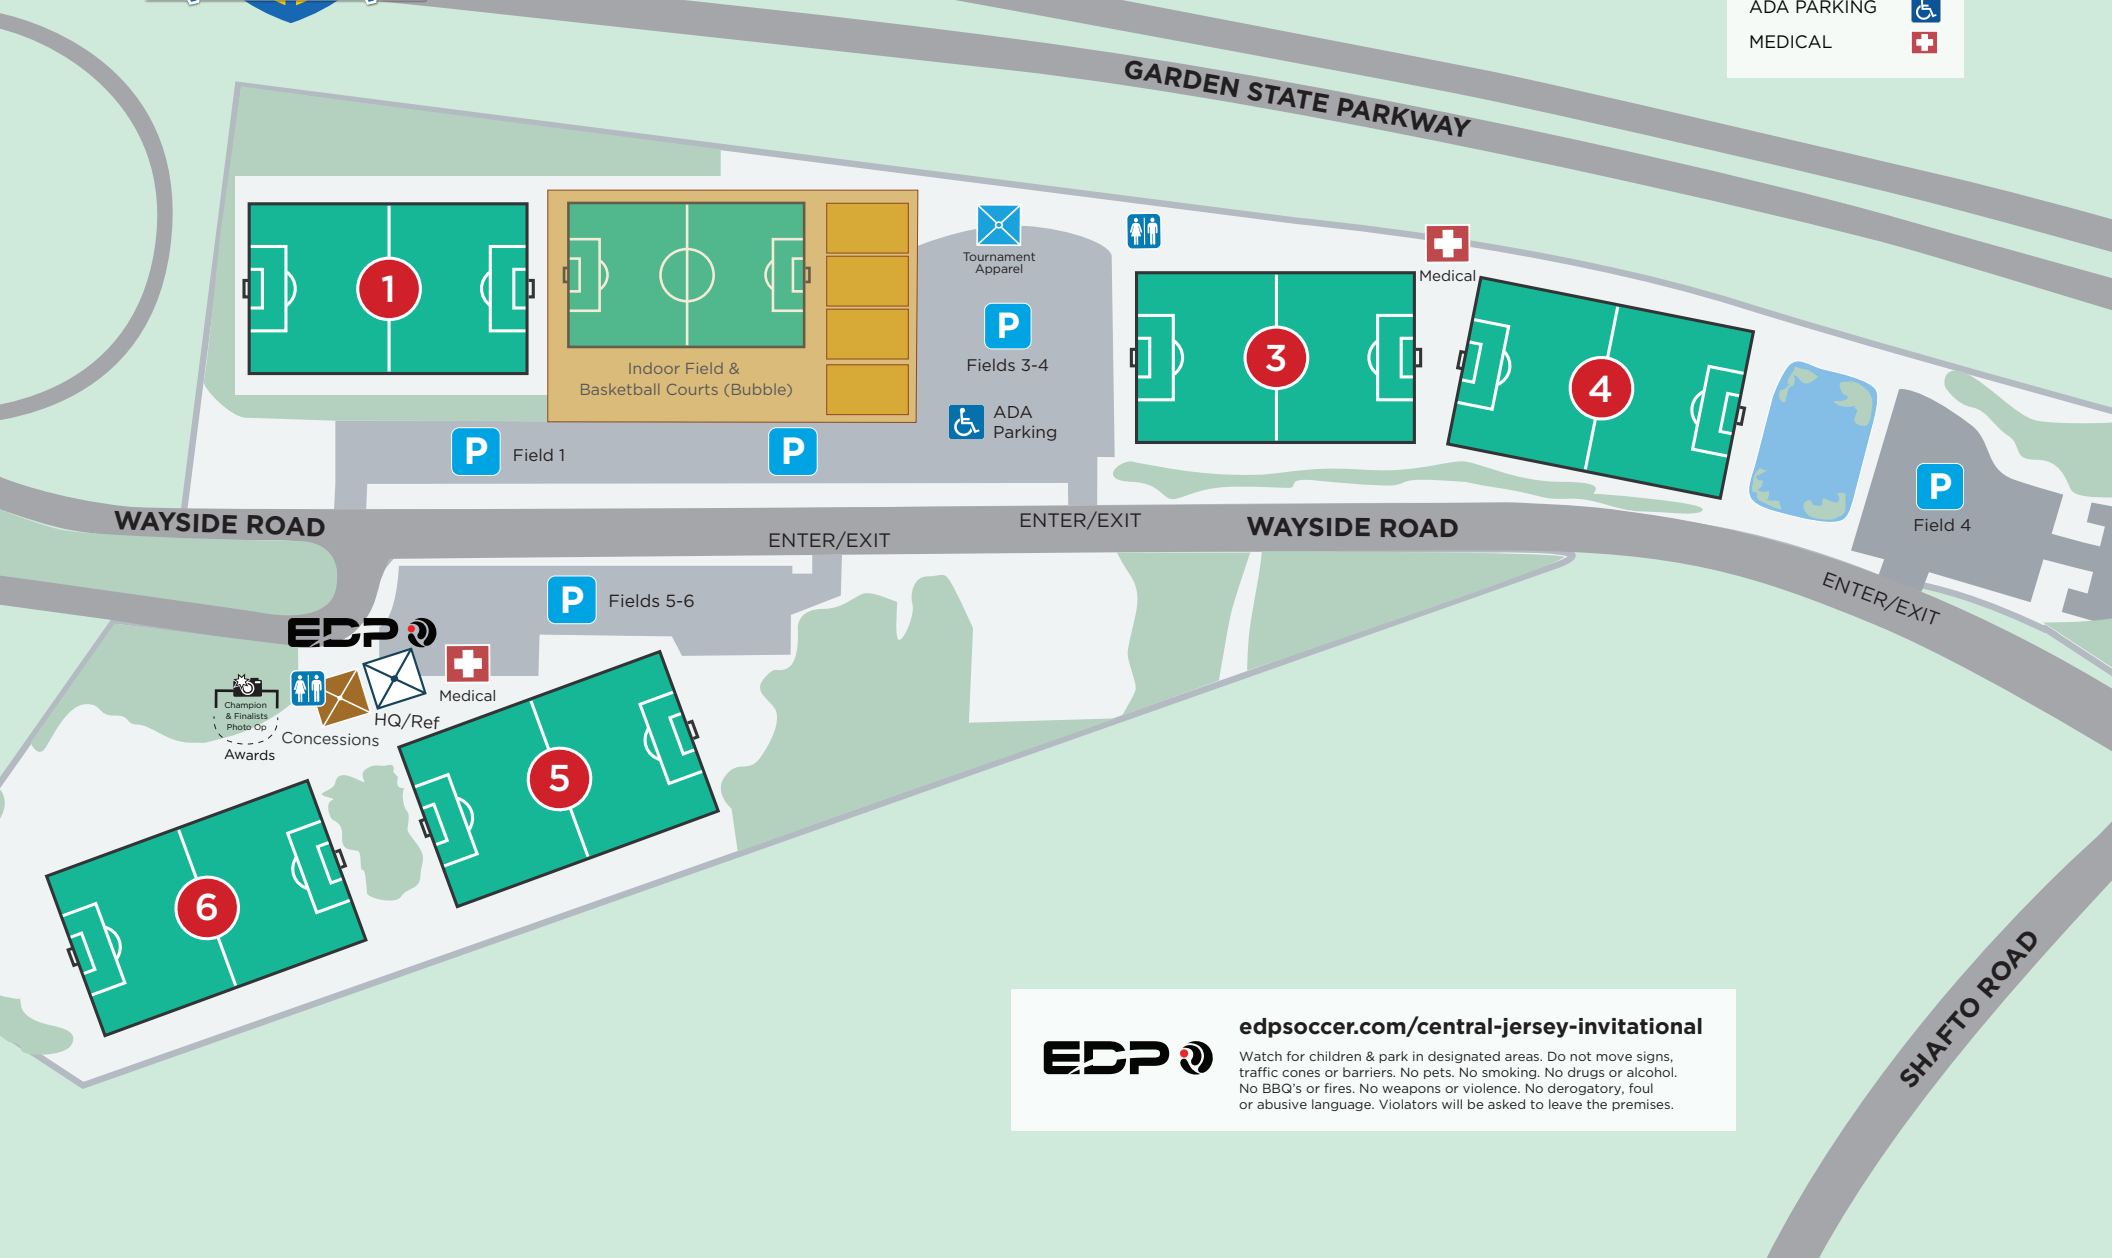

KEY

- 7V7 FIELDS
- 9v9 FIELDS
- 11v11 FIELDS
- RESTROOMS
- PARKING LOT
- ADA PARKING
- MEDICAL

edpsoccer.com/central-jersey-invitational